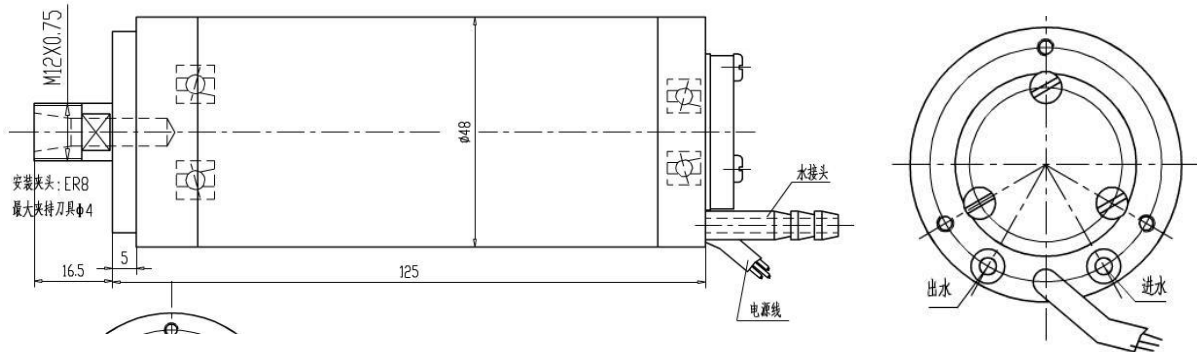

CHANGZHOU CHANGLONG MOTOR CO.,LTD

type	GDZ48-300
cooling type	watercooling
power	300w
diameter	48mm
voltage	75v
current	4.5A
frequency	1000hz
speed	60000rpm
collet/nut	ER8
bearings qty	2

CHANGZHOU CHANGLONG MOTOR CO.,LTD